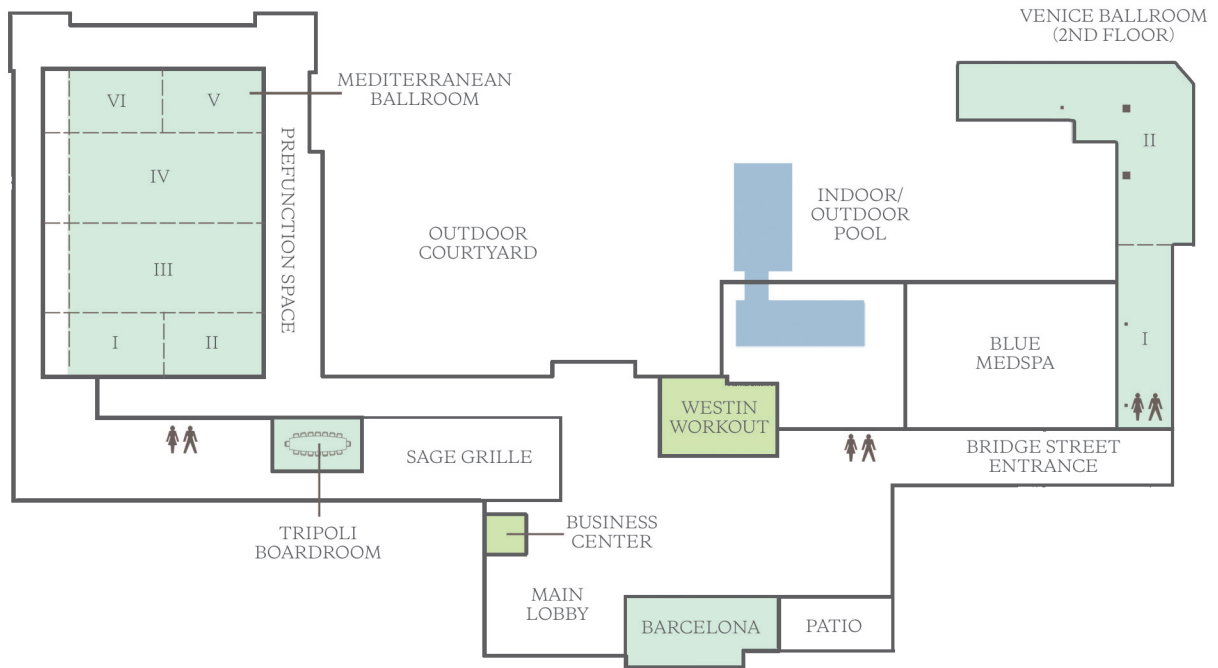

FLOOR PLANS & CAPACITY CHART

ROOM NAME	TOTAL SQ. FEET	HEIGHT	THEATER	CLASSROOM	CONFERENCE	U-SHAPE	ROUNDS	RECEPTIONS
MEDITERRANEAN BALLROOM	7,972	13' 8"	1000	400	N/A	N/A	500	850
■ MEDITERRANEAN I	816	13' 8"	75	35	30	25	40	50
■ MEDITERRANEAN II	816	13' 8"	75	35	30	25	40	50
■ MEDITERRANEAN III	2,323	13' 8"	300	110	70	60	130	150
■ MEDITERRANEAN IV	2,323	13' 8"	300	110	70	60	130	150
■ MEDITERRANEAN V	816	13' 8"	75	35	30	25	40	50
■ MEDITERRANEAN VI	816	13' 8"	75	35	30	25	40	50
■ MEDITERRANEAN I, II	1,632	13' 8"	150	70	60	50	80	100
■ MEDITERRANEAN I, II, III	3,955	13' 8"	450	200	90	80	200	300
■ MEDITERRANEAN IV, V, VI	3,955	13' 8"	450	200	90	80	200	300
■ MEDITERRANEAN V, VI	1,632	13' 8"	150	70	60	50	80	100
VENICE BALLROOM	4,139	10' 2"	370	180	N/A	N/A	200	250
■ VENICE I	1,017	10' 2"	80	36	32	26	48	75
■ VENICE II	3,122	10' 2"	250	160	N/A	N/A	144	200
TRIPOLI BOARDROOM	792	12' 10"	N/A	N/A	16	N/A	N/A	N/A
BARCELONA	768	9'	50	30	28	25	40	50
OUTDOOR COURTYARD	3,500	N/A	300	N/A	N/A	N/A	N/A	400