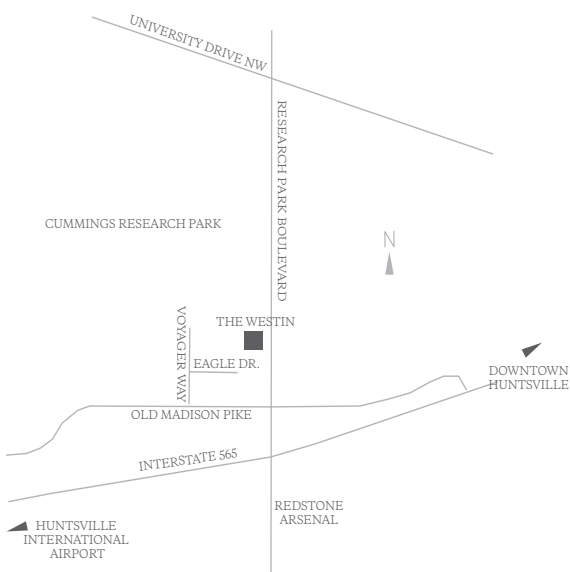

Dining

Sage Grille and lobby lounge are ideal locations for everything from a casual cocktail to a fine dining experience, serving Mediterranean-contemporary cuisine with southern influences. Sage Grille serves breakfast, lunch and dinner. In-room dining is available 24 hours daily.

Meeting & Catering Services

The Westin Huntsville is the perfect venue for board meetings, conferences, weddings and more. Our ten expertly designed function rooms and outdoor courtyard provide over 17,000 square feet of event space. The 7,972 square foot Mediterranean Ballroom is the largest in Huntsville and accommodates up to 600 guests, or can be divided to accommodate more intimate events. The prefunction space, ideal for elegant receptions, features stunning views of the Bridge Street lake and the beautifully landscaped outdoor courtyard.

The Venice Ballroom provides panoramic views of the truly exquisite Bridge Street Town Centre. Our talented team of culinary professionals provides innovative cuisine creating a feast for the senses.

The Westin Huntsville's accomplished team of sales and catering professionals will ensure your event is an exceptional and unique occasion.

THE WESTIN
HUNTSVILLE